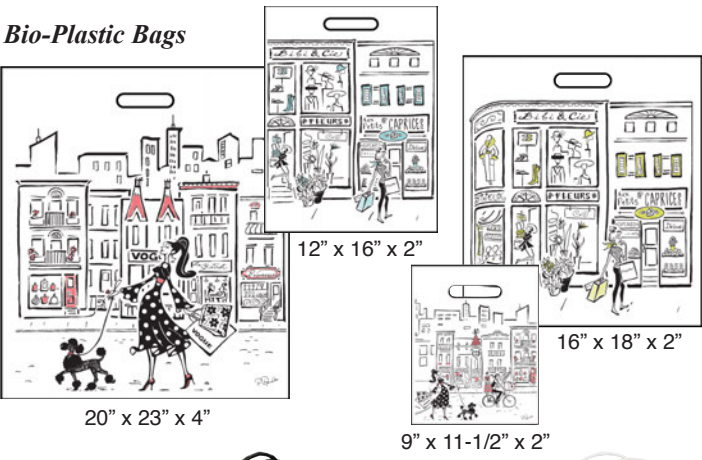

New! City Collection

Bio-Plastic Bags

Paper Shoppers

Coordinating Tissue

Single Faced Satin Ribbon

New! Sophie Shoppers (100% Recyclable)

1 Unit = 1 Carton

Product Code	Size	Ctn	Weight
New! City Collection - Made in USA & Canada			
Paper Shopping Bags - Colorations as shown above			
CI-SH5	Prime - 5-1/4" x 3-1/2" x 8-1/4"	100	6
CI-SH8	Petite - 8" x 4-3/4" x 10-1/2"	100	9
CI-SH16	Fashion - 16" x 6" x 12"	100	17
Tissue with city print (20 x 30) 240 sheets per pkg			
CI-TIAQU	Aquamarine	240	4
CI-TIPIN	Island Pink	240	4
CI-TIPIS	Pistachio	240	4
Bio-Plastic Bags (Recyclable & Biodegradable)			
CI-PB9	9" x 11-1/2" x 2"	500	10
CI-PB12	12" x 16" x 2"	500	19
CI-PB16	16" x 18" x 2"	500	28
CI-PB20	20" x 23" x 4"	500	45
Single Face Satin Ribbon with City Print in colors: Coral Rose (COR), Turquoise (TUR), and Lemon Grass (LGR)			
CI-RI78	7/8" x 25 Yard Roll	1	0.5
CI-RI1	1-1/2" x 25 Yard Roll	1	0.5
New! Sophie Shoppers (130 gsm) Colors: Black (BLA), Blue (BLU), Red (RED) and White (WHI)			
MB-SO7	7" x 7" x 3"	100	10
MB-SO10	10" x 10" x 4"	100	14
MB-SO16	16" x 6" x 12"	100	23