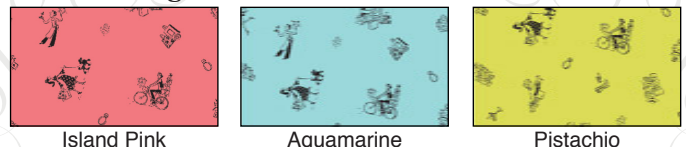

New! City Collection

Bio-Plastic Bags

Paper Shoppers

Coordinating Tissue

Single Faced Satin Ribbon

New! Sophie Shoppers (100% Recyclable)

1 Unit = 1 Carton

Product Code	Size	Ctn	Weight
New! City Collection - Made in USA & Canada			
Paper Shopping Bags - Colorations as shown above			
CI-SH5	Prime - 5-1/4" x 3-1/2" x 8-1/4"	100	6
CI-SH8	Petite - 8" x 4-3/4" x 10-1/2"	100	9
CI-SH16	Fashion - 16" x 6" x 12"	100	17
Tissue with city print (20 x 30) 240 sheets per pkg			
CI-TIAQU	Aquamarine	240	4
CI-TIPIN	Island Pink	240	4
CI-TIPIS	Pistachio	240	4
Bio-Plastic Bags (Recyclable & Biodegradable)			
CI-PB9	9" x 11-1/2" x 2"	500	10
CI-PB12	12" x 16" x 2"	500	19
CI-PB16	16" x 18" x 2"	500	28
CI-PB20	20" x 23" x 4"	500	45
Single Face Satin Ribbon with City Print in colors: Coral Rose (COR), Turquoise (TUR), and Lemon Grass (LGR)			
CI-RI78	7/8" x 25 Yard Roll	1	0.5
CI-RI1	1-1/2" x 25 Yard Roll	1	0.5
New! Sophie Shoppers (130 gsm) Colors: Black (BLA), Blue (BLU), Red (RED) and White (WHI)			
MB-SO7	7" x 7" x 3"	100	10
MB-SO10	10" x 10" x 4"	100	14
MB-SO16	16" x 6" x 12"	100	23