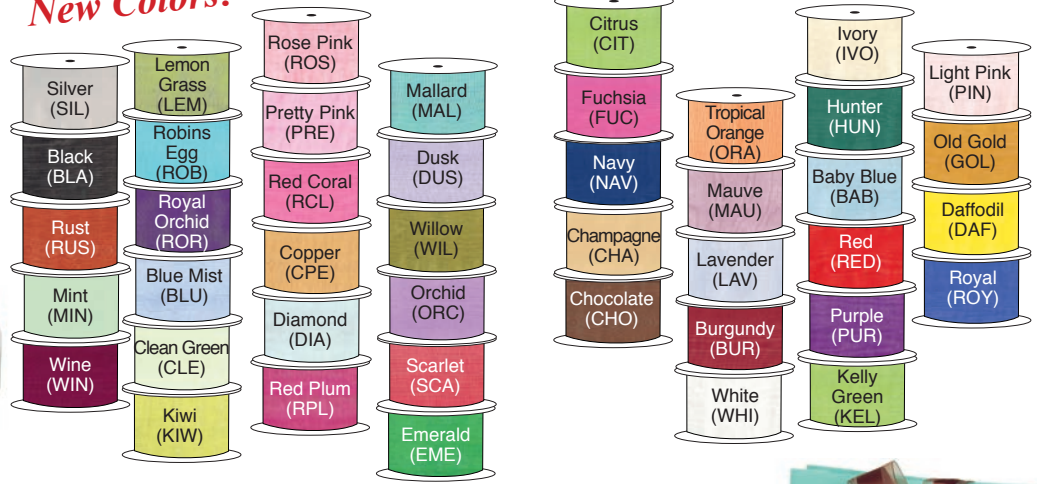

Specialty Ribbons

Simply Sheer Asiana

New Colors!

New! Single Faced Satin

New! Garbo

New! Morocco

1 Unit = 1 Roll

Ribbon	Product Code	Size
Bimini	SR-BIM1	1-1/2" x 25 Yds
Silky Satin	SS-916	9/16" x 100 Yds
	SS-78	7/8" x 100 Yds
	SS-1	1-5/16" x 100 Yds
Demeter	SR-DM1	1-1/2" x 50 Yds
Sonic	BE-SON1	1-1/2" x 25 Yds
Wired Encore	SR-EN58	5/8" x 25 Yds
	SR-EN1	1-1/2" x 25 Yds
Lux	SR-LX58	5/8" x 50 Yds
Wired Firefly	SR-WF58	5/8" x 50 Yds
	SR-WF78	7/8" x 50 Yds
	SR-WF1	1-1/2" x 50 Yds
Simply Sheer Asiana	BE-SS58	5/8" x 100 Yds
	BE-SS78	7/8" x 100 Yds
	BE-SS1	1-1/2" x 100 Yds
Single Faced Satin	SR-SF58	5/8" x 100 Yds
	SR-SF78	7/8" x 100 Yds
	SR-SF1	1-1/2" x 50 Yds
Garbo	SR-G58	5/8" x 100 Yds
	SR-G1	1-1/2" x 50 Yds
Morocco	SR-M1	1-1/2" x 25 Yds