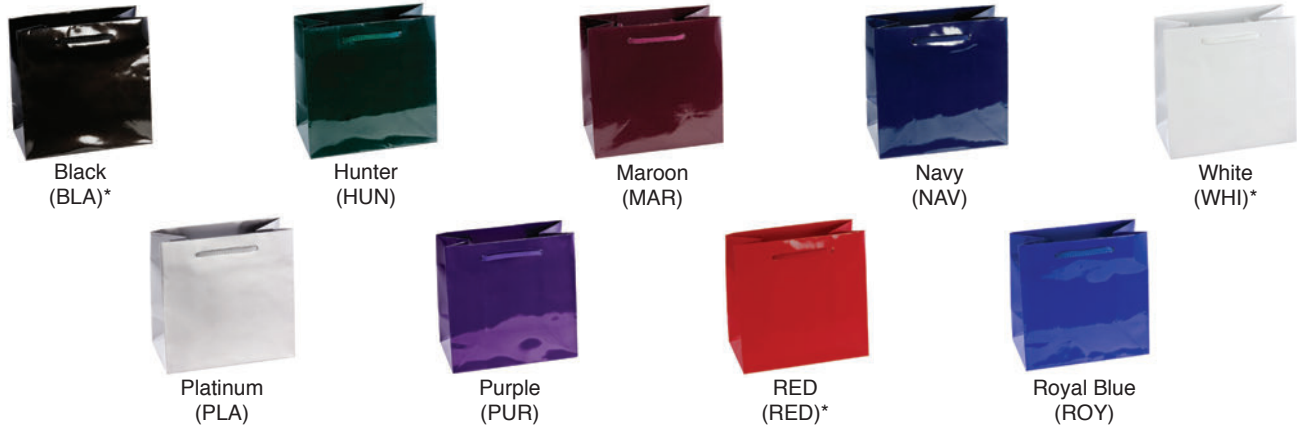

Euro Bags

Matte Finish

Matte Colors with matching cotton rope handles. (except Baroque Gold & Valencia)

Gloss Finish

Gloss Colors with matching polypropylene rope handles.

*Available in 3" x 2-1/2" x 3-1/2" size

Embossed Finish

Embossed Colors with matching cotton rope handles.

Wine Bags

Matte Colors

Gloss Colors