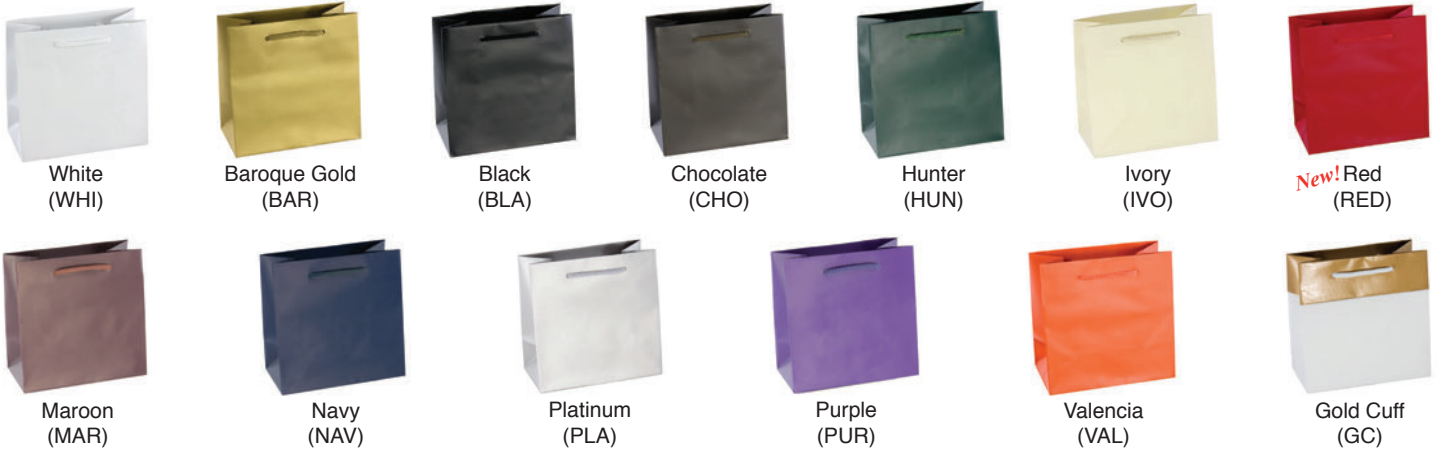

Euro Bags

Matte Finish

Matte Colors with matching cotton rope handles. (except Baroque Gold & Valencia)

Gloss Finish

Gloss Colors with matching polypropylene rope handles.

*Available in 3" x 2-1/2" x 3-1/2" size

Embossed Finish

Embossed Colors with matching cotton rope handles.

Wine Bags

Matte Colors

Gloss Colors